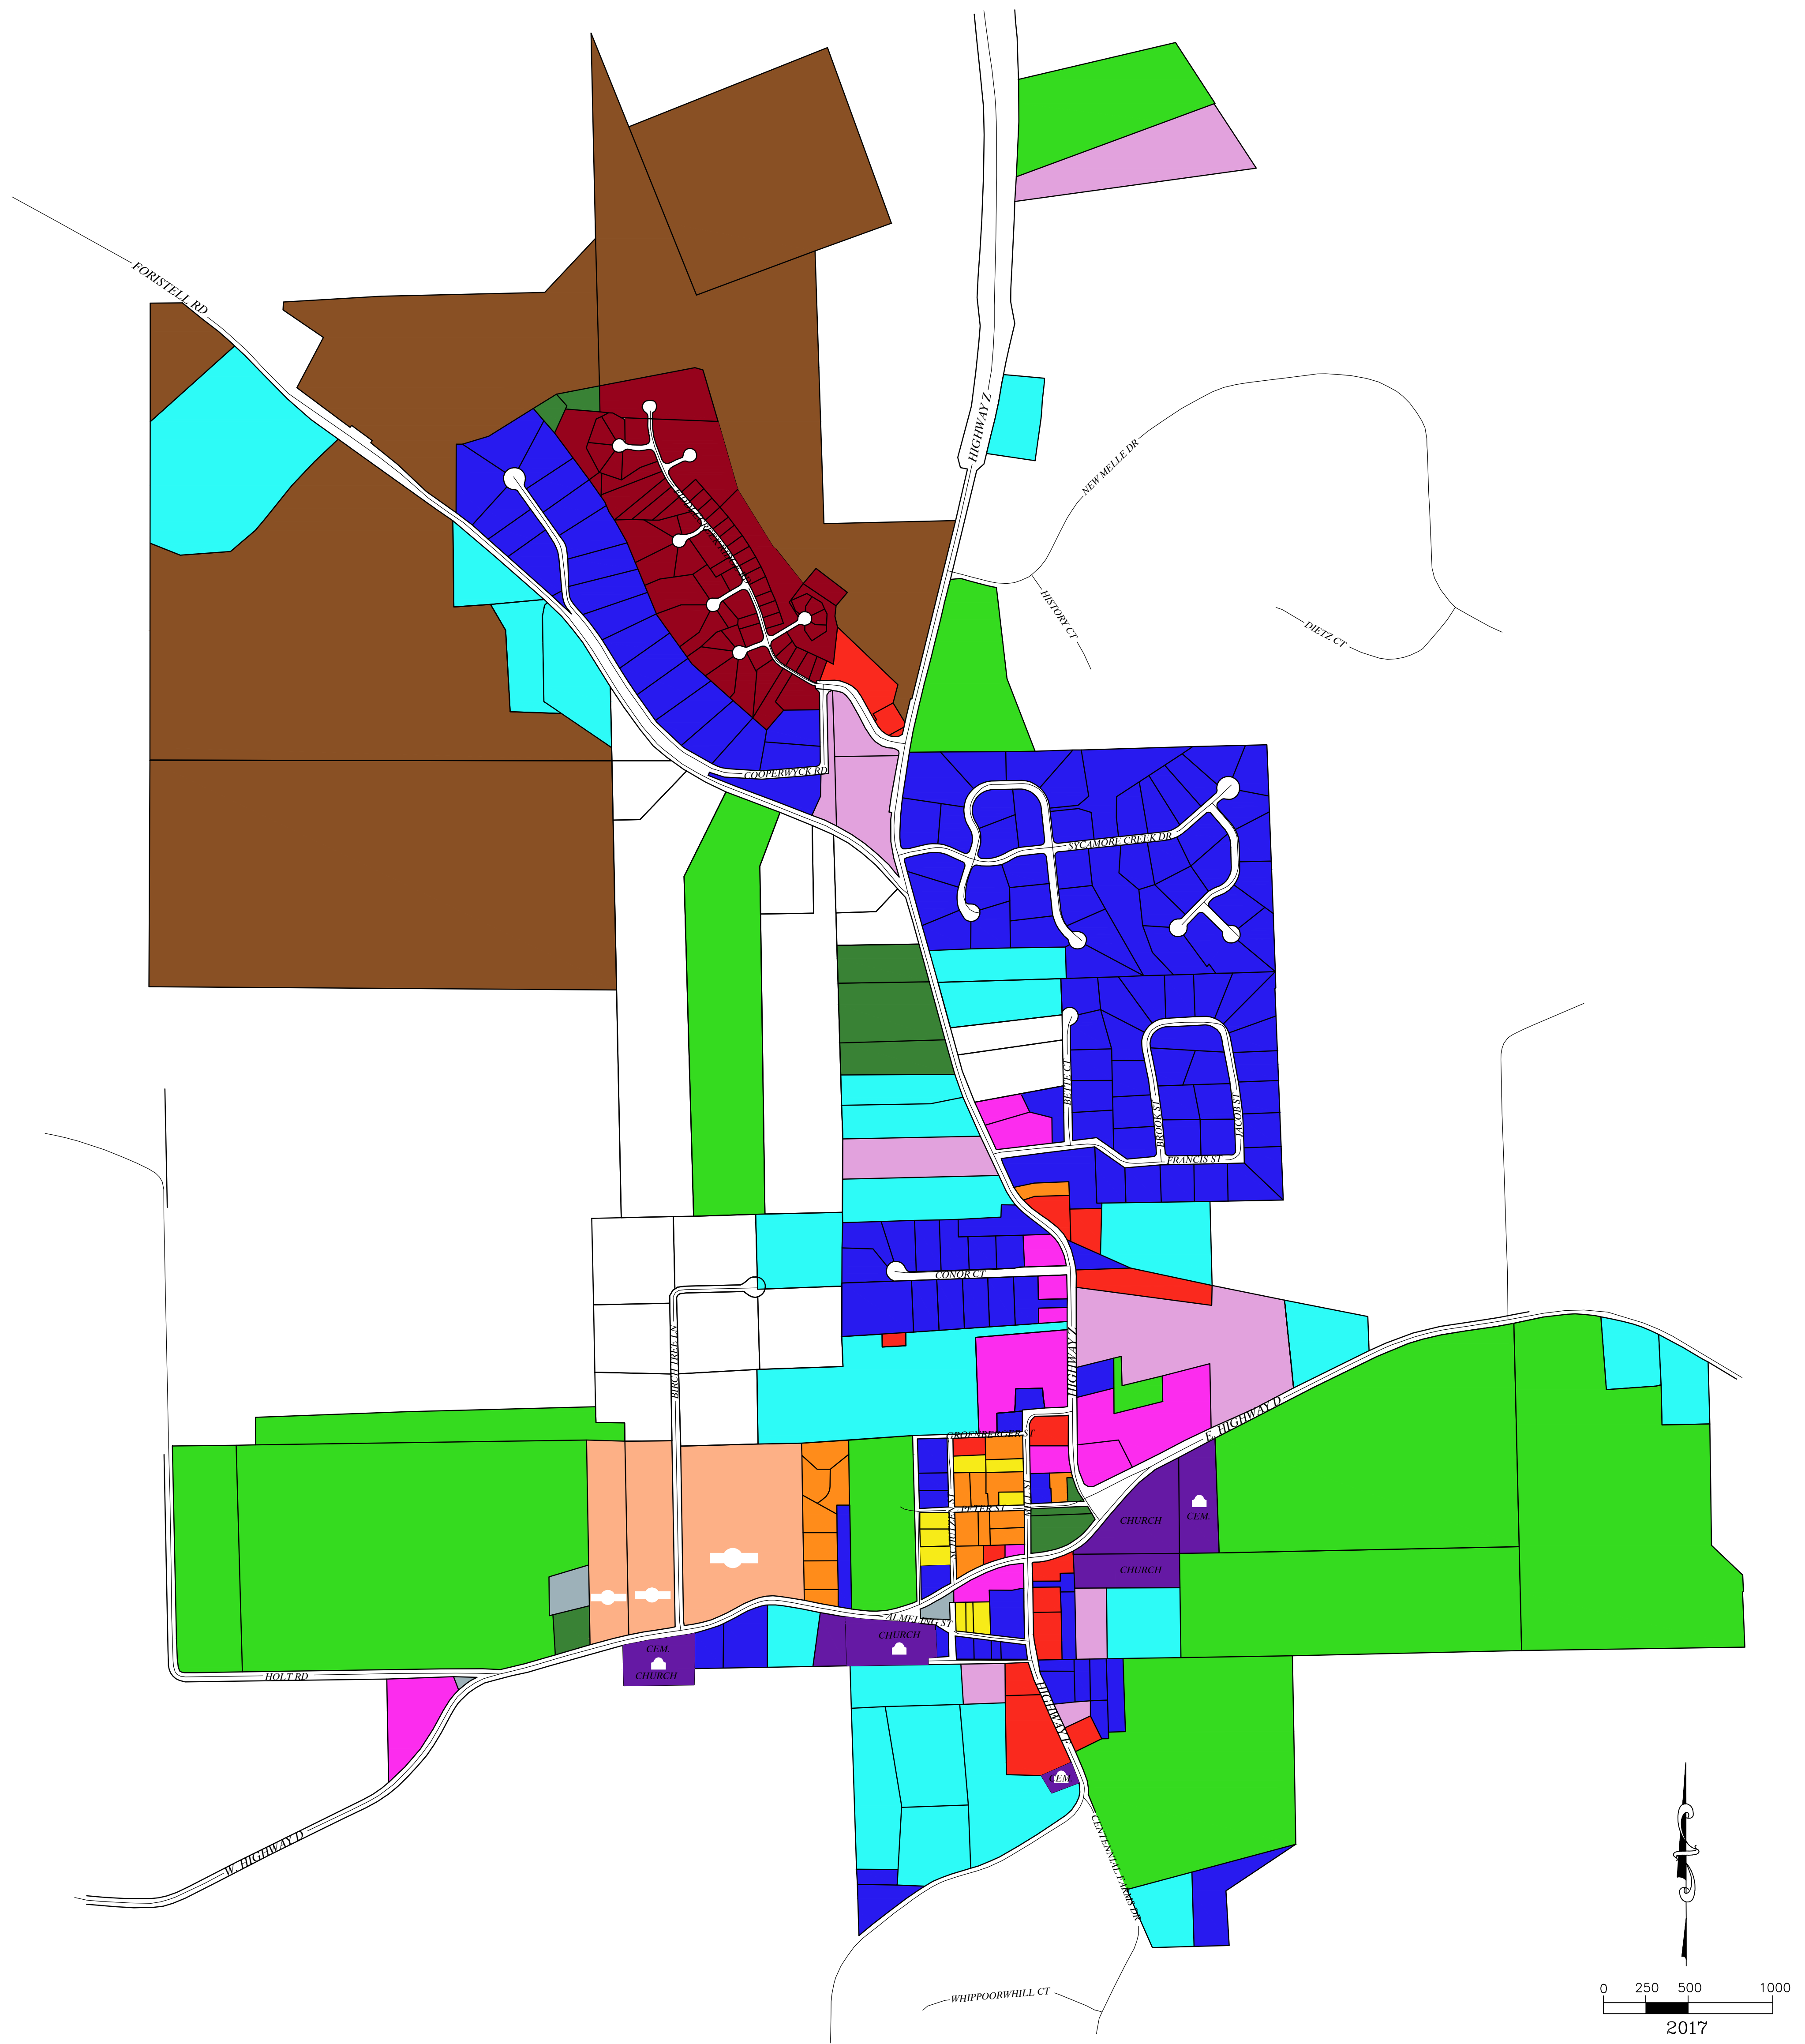

CITY OF NEW MELLE

ZONING DISTRICT MAP

LEGEND

	"R-1A"	SINGLE- FAMILY RESIDENTIAL DISTRICT		"C-1"	LOCAL COMMERCIAL DISTRICT
	"R-1B"	SINGLE-FAMILY RESIDENTIAL DISTRICT		"C-2"	GENERAL COMMERCIAL DISTRICT
	"R-1C"	SINGLE-FAMILY RESIDENTIAL DISTRICT		"C-3"	HIGHWAY COMMERCIAL
	"R-1D"	SINGLE-FAMILY RESIDENTIAL DISTRICT		"I-1"	LIGHT INDUSTRIAL DISTRICT
	"GOV"	GOVERNMENT		"AG"	AGRICULTURE DISTRICT
	"PUD"	PLANNED UNIT DEVELOPMENT DISTRICT		"P-R"	PARK-RECREATION DISTRICT
		CHURCH / CEMETERY			SCHOOL